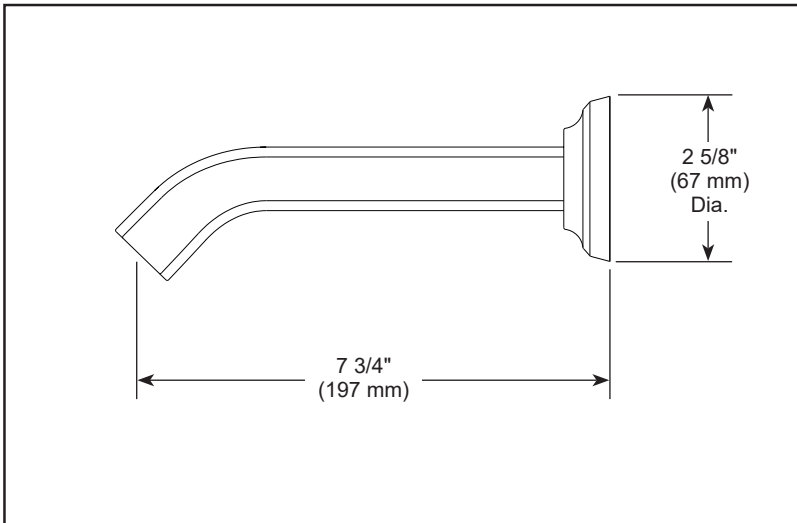

BRIZO®

SHOWER ARM AND FLANGE

■ Levoir™ Collection

STANDARD SPECIFICATIONS:

- 1/2" NPT threads
- Solid brass construction
- Intended for use with 87498 shower head
- RP101285 extension kit available. Extends mounting depth 1 3/4".

WARRANTY

- Parts and Finish - Lifetime limited warranty; or for commercial purchasers, 10 years for multi-family residential (apartments and condominiums) and 5 years for all other commercial uses, in each case from the date the product is received by the original purchaser or their authorized representative (installation contractor, etc.).
- Electronic Parts and Batteries (if applicable) - 5 years from the date the product is received by the original purchaser or their authorized representative (installation contractor, etc.); or for commercial purchasers, 1 year from the date the product is received by the original purchaser or their authorized representative (installation contractor, etc.). No warranty is provided on batteries.

COMPLIES WITH:

- ASME A112.18.1 / CSA B125.1

▲ Designate proper finish suffix